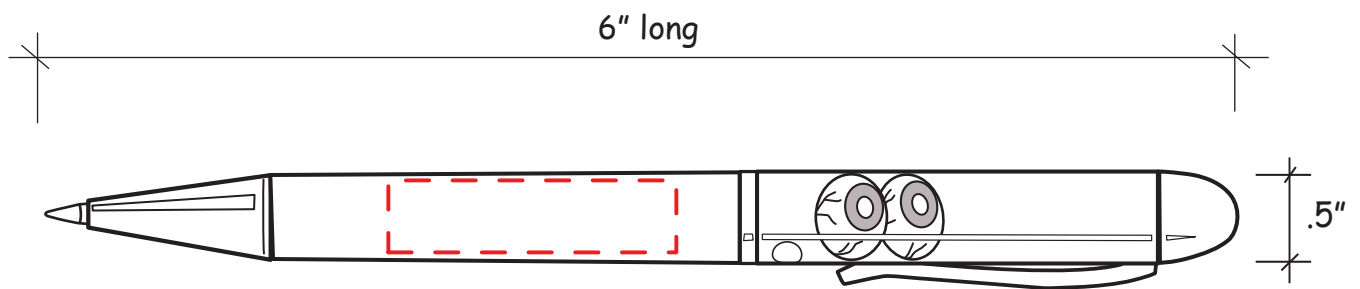

Use this number to obtain tracking information on [www.alpi.net](http://www.alpi.net)

**Order #:** \_\_\_\_\_  
Production Time begins upon receipt of proof approval.  
Account must be in good credit standing.

## 32006 - Eyeballs Pen

ALPI International • ASI 34415 • PPAI 111221 • [www.alpi.net](http://www.alpi.net)

Artwork is always printed at maximum size unless otherwise requested. Due to the nature and orientation of some logos, the actual imprint area may vary from what is seen here and in our catalog.