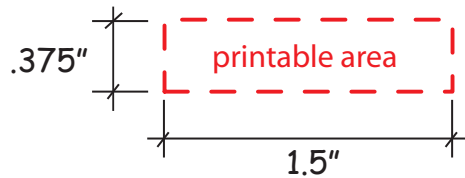

## 32006 - Eyeballs Pen

ALPI International • ASI 34415 • PPAI 111221 • [www.alpi.net](http://www.alpi.net)

Artwork is always printed at maximum size unless otherwise requested. Due to the nature and orientation of some logos, the actual imprint area may vary from what is seen here and in our catalog.