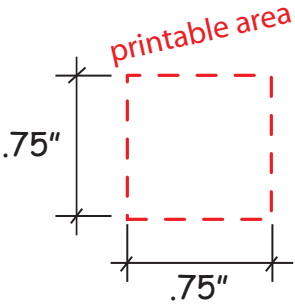

## 26395 - Boxing Glove Keyring

ALPI International • ASI 34415 • PPAI 111221 • [www.alpi.net](http://www.alpi.net)

Artwork is always printed at maximum size unless otherwise requested. Due to the nature and orientation of some logos, the actual imprint area may vary from what is seen here and in our catalog.