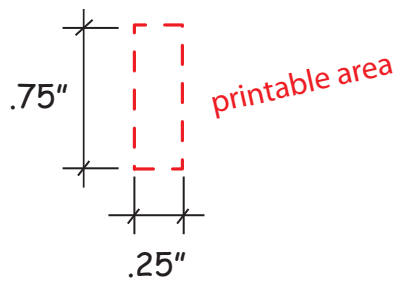

Use this number to obtain tracking information on www.alpi.net

Order #: _____
Production Time begins upon receipt of proof approval.
Account must be in good credit standing.

26267 - Rocket Key Ring

ALPI International • ASI 34415 • PPAI 111221 • www.alpi.net

Artwork is always printed at maximum size unless otherwise requested. Due to the nature and orientation of some logos, the actual imprint area may vary from what is seen here and in our catalog.