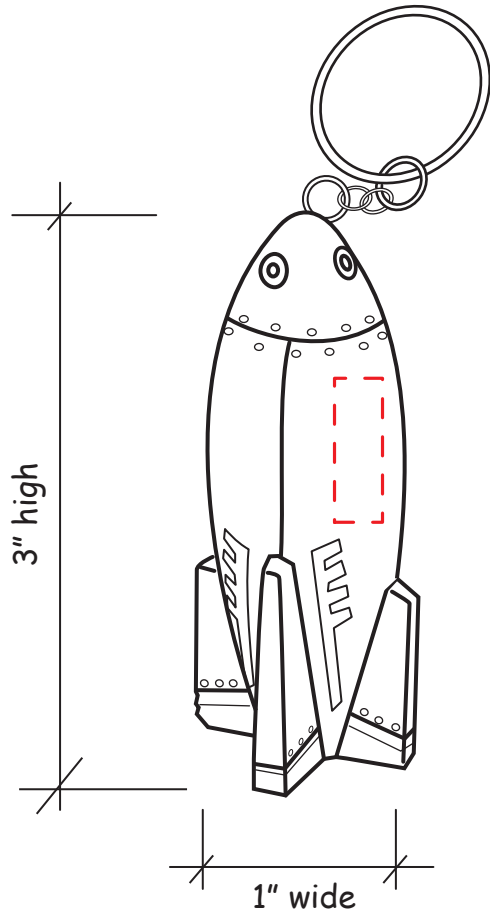

Use this number to obtain tracking information on www.alpi.net

Order #: _____
Production Time begins upon receipt of proof approval.
Account must be in good credit standing.

26267 - Rocket Key Ring

ALPI International • ASI 34415 • PPAI 111221 • www.alpi.net

Artwork is always printed at maximum size unless otherwise requested. Due to the nature and orientation of some logos, the actual imprint area may vary from what is seen here and in our catalog.