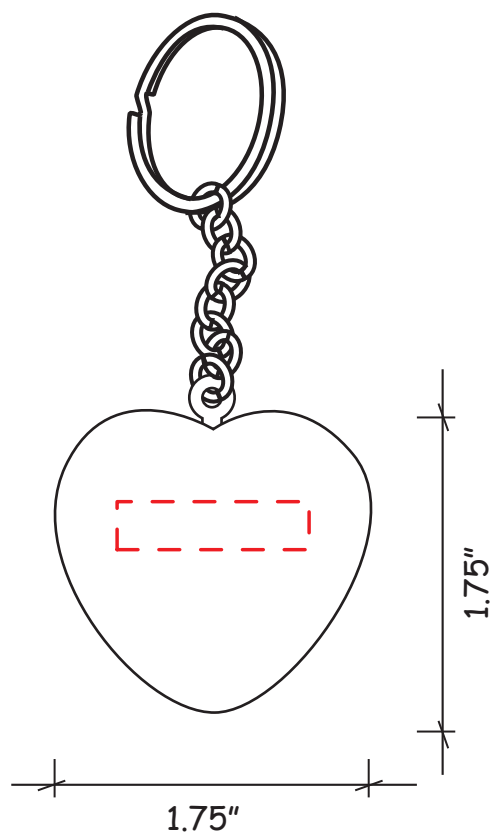

Use this number to obtain tracking information on [www.alpi.net](http://www.alpi.net)

**Order #:** \_\_\_\_\_  
Production Time begins upon receipt of proof approval.  
Account must be in good credit standing.

## 26258 - Heart Key Ring

ALPI International • ASI 34415 • PPAI 111221 • [www.alpi.net](http://www.alpi.net)

Artwork is always printed at maximum size unless otherwise requested. Due to the nature and orientation of some logos, the actual imprint area may vary from what is seen here and in our catalog.