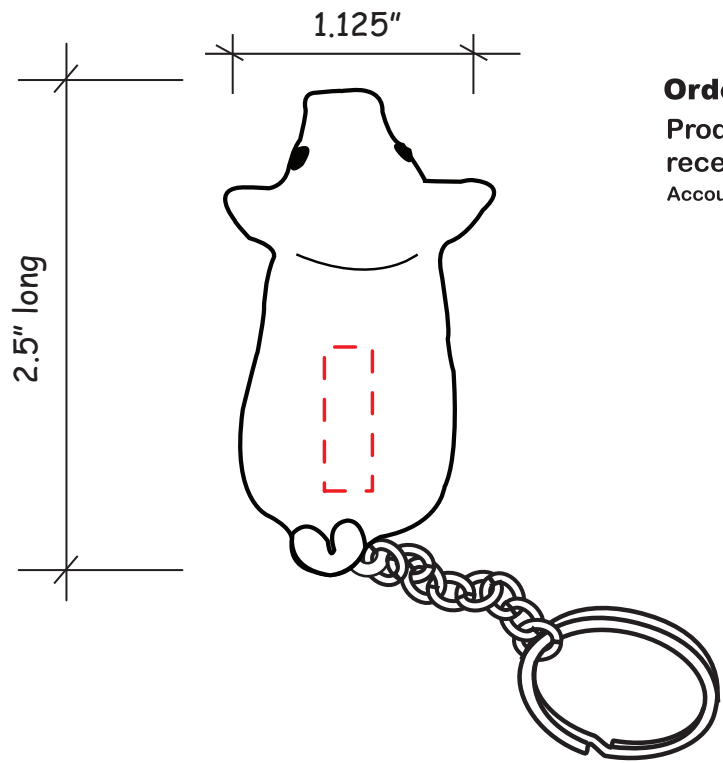

Use this number to obtain tracking information on [www.alpi.net](http://www.alpi.net)

**Order #:** \_\_\_\_\_  
Production Time begins upon receipt of proof approval.  
Account must be in good credit standing.

## 26075 - Pig Key Ring

ALPI International • ASI 34415 • PPAI 111221 • [www.alpi.net](http://www.alpi.net)

Artwork is always printed at maximum size unless otherwise requested. Due to the nature and orientation of some logos, the actual imprint area may vary from what is seen here and in our catalog.