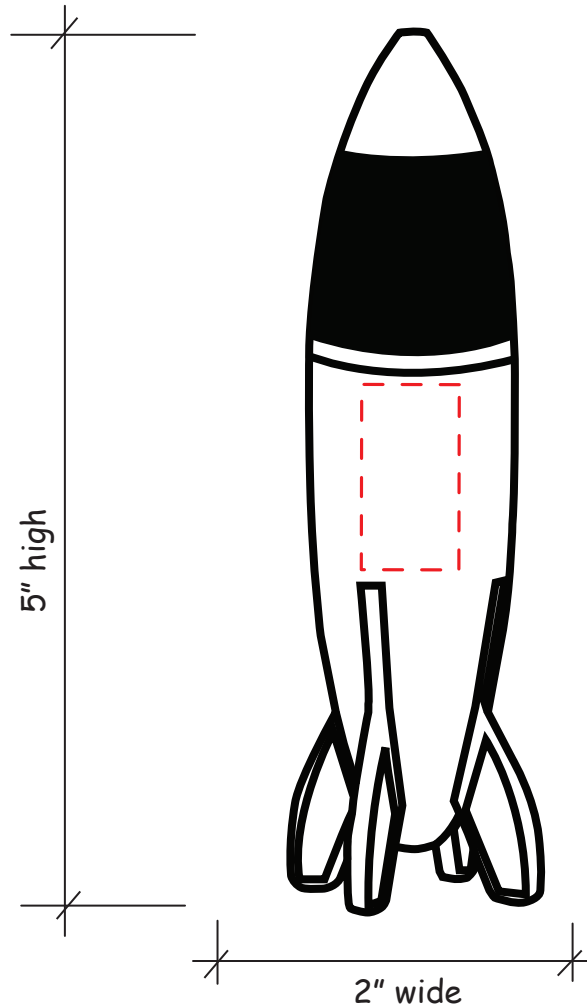

Use this number to obtain tracking information on www.alpi.net

Order #: _____
Production Time begins upon receipt of proof approval.
Account must be in good credit standing.

24347 - Rocket Pens

ALPI International • ASI 34415 • PPAI 111221 • www.alpi.net

Artwork is always printed at maximum size unless otherwise requested. Due to the nature and orientation of some logos, the actual imprint area may vary from what is seen here and in our catalog.