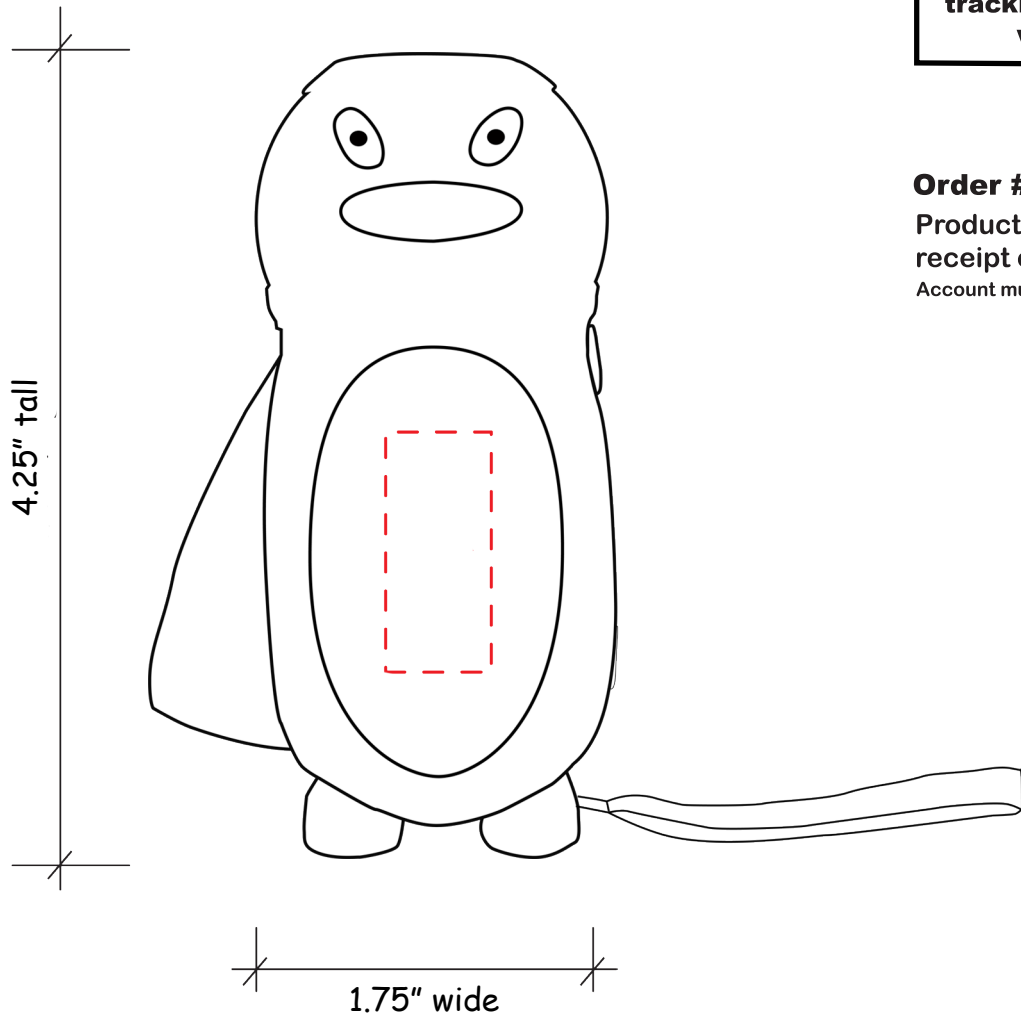

Use this number to obtain tracking information on www.alpi.net

Order #: _____
Production Time begins upon receipt of proof approval.
Account must be in good credit standing.

24328 - Penguin Flashlight w/ Battery Hand Generator

ALPI International • ASI 34415 • PPAI 111221 • www.alpi.net

Artwork is always printed at maximum size unless otherwise requested. Due to the nature and orientation of some logos, the actual imprint area may vary from what is seen here and in our catalog.