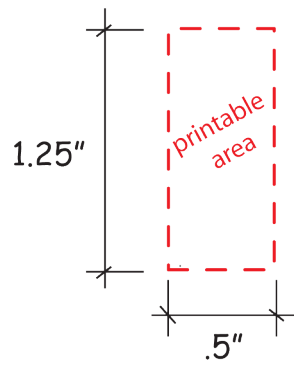

Use this number to obtain tracking information on www.alpi.net

Order #: _____
Production Time begins upon receipt of proof approval.
Account must be in good credit standing.

24328 - Penguin Flashlight w/ Battery Hand Generator

ALPI International • ASI 34415 • PPAI 111221 • www.alpi.net

Artwork is always printed at maximum size unless otherwise requested. Due to the nature and orientation of some logos, the actual imprint area may vary from what is seen here and in our catalog.