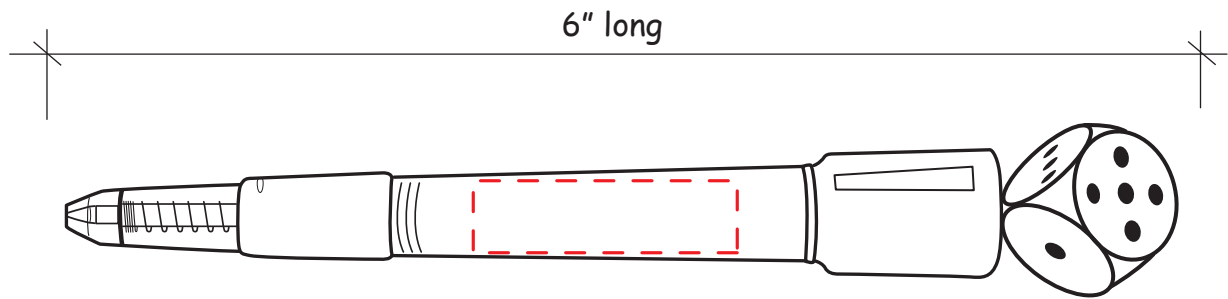

Use this number to obtain tracking information on www.alpi.net

Order #: _____
Production Time begins upon receipt of proof approval.
Account must be in good credit standing.

2432616 - Light Up Pen Dice

ALPI International • ASI 34415 • PPAI 111221 • www.alpi.net

Artwork is always printed at maximum size unless otherwise requested. Due to the nature and orientation of some logos, the actual imprint area may vary from what is seen here and in our catalog.