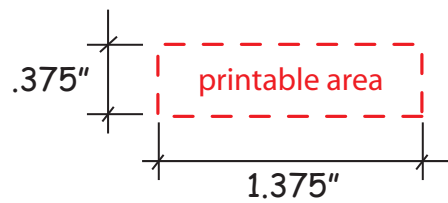

Use this number to obtain tracking information on www.alpi.net

Order #: _____
Production Time begins upon receipt of proof approval.
Account must be in good credit standing.

2432616 - Light Up Pen Dice

ALPI International • ASI 34415 • PPAI 111221 • www.alpi.net

Artwork is always printed at maximum size unless otherwise requested. Due to the nature and orientation of some logos, the actual imprint area may vary from what is seen here and in our catalog.