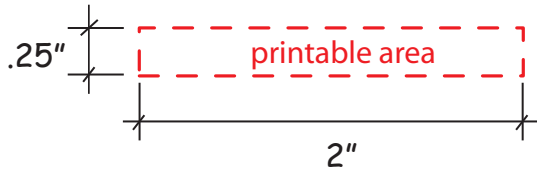

9" high

24323 - Crazy Bird Pen

Use this number to obtain tracking information on www.alpi.net

Order #: _____
Production Time begins upon receipt of proof approval.
Account must be in good credit standing.