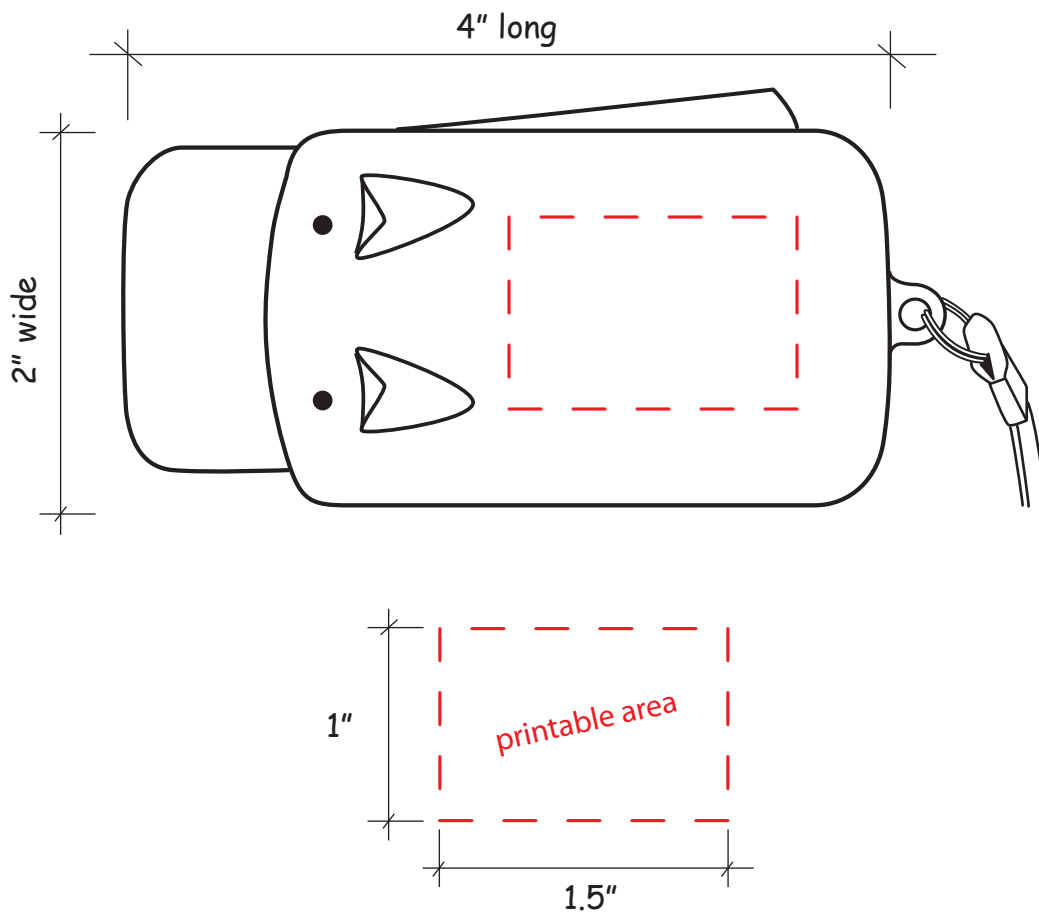

Use this number to obtain tracking information on www.alpi.net

Order #: _____
Production Time begins upon receipt of proof approval.
Account must be in good credit standing.

24238 - Pig Flashlight

ALPI International • ASI 34415 • PPAI 111221 • www.alpi.net

Artwork is always printed at maximum size unless otherwise requested. Due to the nature and orientation of some logos, the actual imprint area may vary from what is seen here and in our catalog.