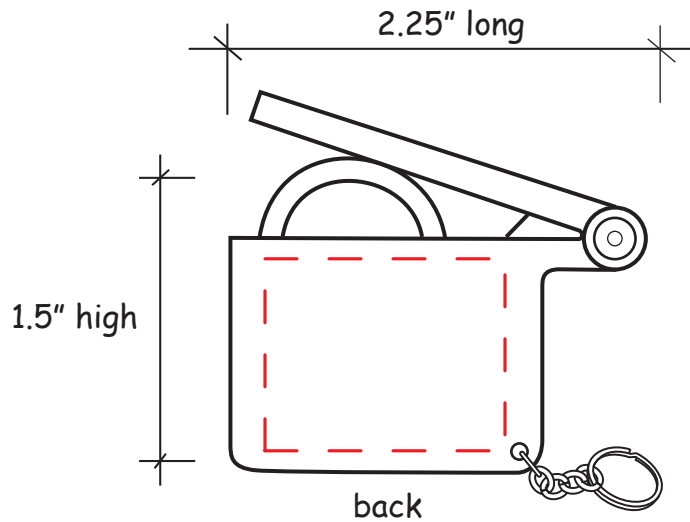

Use this number to obtain tracking information on www.alpi.net

Order #: _____
Production Time begins upon receipt of proof approval.
Account must be in good credit standing.

24171 - Hollywood Keyring w/Magnifier