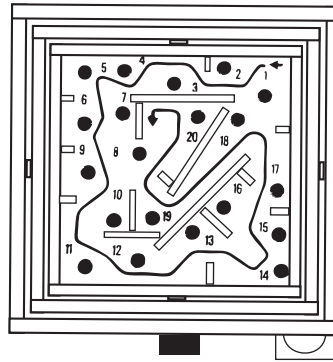

6.25" square

back

side

Use this number to obtain tracking information on www.alpi.net

24148 - Wooden Double Maze Puzzle

ALPI International • ASI 34415 • PPAI 111221 • www.alpi.net

Order #: _____
Production Time begins upon receipt of proof approval.
Account must be in good credit standing.

Artwork is always printed at maximum size unless otherwise requested. Due to the nature and orientation of some logos, the actual imprint area may vary from what is seen here and in our catalog.