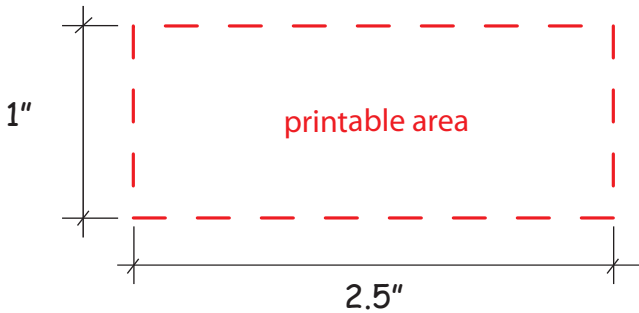

6.25" square

back

side

Use this number to obtain tracking information on www.alpi.net

24148 - Wooden Double Maze Puzzle

ALPI International • ASI 34415 • PPAI 111221 • www.alpi.net

Order #: _____
Production Time begins upon receipt of proof approval.
Account must be in good credit standing.

Artwork is always printed at maximum size unless otherwise requested. Due to the nature and orientation of some logos, the actual imprint area may vary from what is seen here and in our catalog.