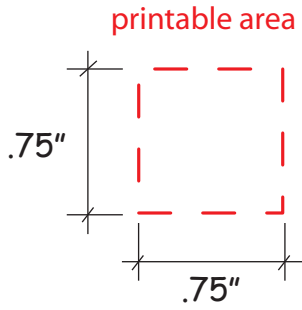

Use this number to obtain tracking information on www.alpi.net

Order #: _____
Production Time begins upon receipt of proof approval.
Account must be in good credit standing.

24147 - Soccer Ball Wooden Puzzle