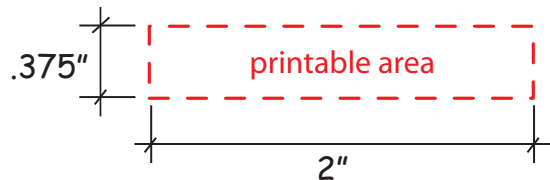

Use this number to obtain tracking information on www.alpi.net

Order #: _____
Production Time begins upon receipt of proof approval.
Account must be in good credit standing.

Squeezie Top 2413002 - Baseball Pen