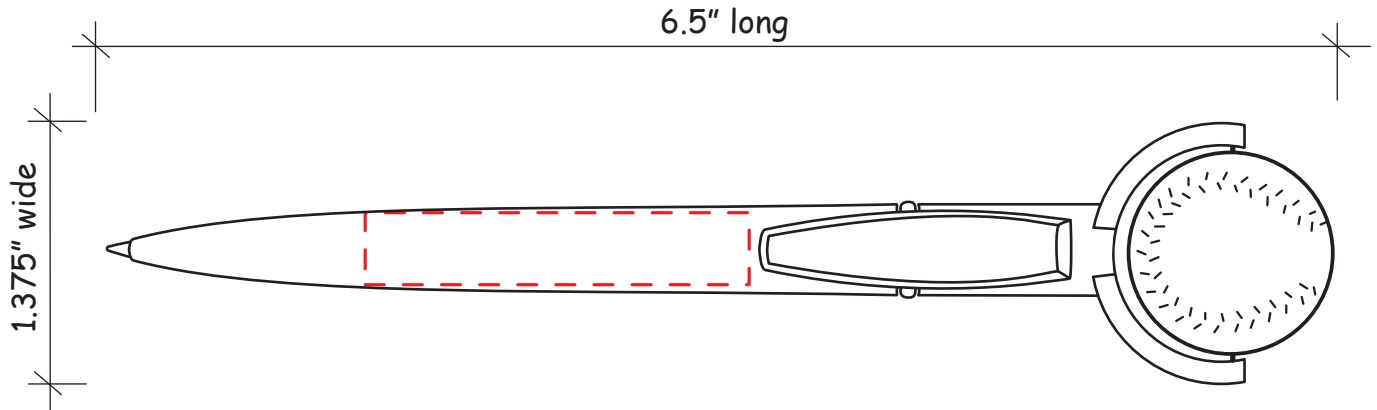

Use this number to obtain tracking information on www.alpi.net

Order #: _____
Production Time begins upon receipt of proof approval.
Account must be in good credit standing.

Squeezie Top 2413002 - Baseball Pen