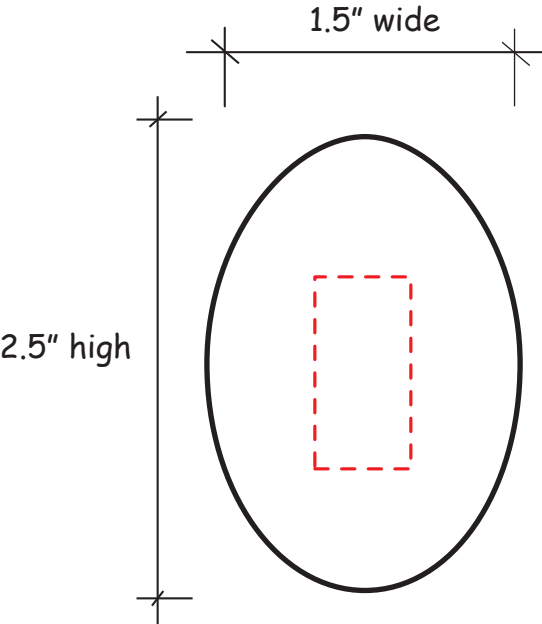

Use this number to obtain tracking information on www.alpi.net

Order #: _____
Production Time begins upon receipt of proof approval.
Account must be in good credit standing.

24105 - Egg Maraca

ALPI International • ASI 34415 • PPAI 111221 • www.alpi.net

Artwork is always printed at maximum size unless otherwise requested. Due to the nature and orientation of some logos, the actual imprint area may vary from what is seen here and in our catalog.