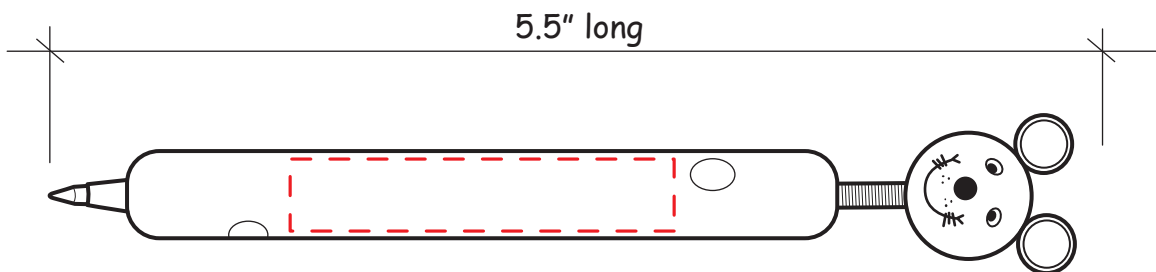

Use this number to obtain tracking information on www.alpi.net

Order #: _____
Production Time begins upon receipt of proof approval.
Account must be in good credit standing.

24103 - Mouse Pen

ALPI International • ASI 34415 • PPAI 111221 • www.alpi.net

Artwork is always printed at maximum size unless otherwise requested. Due to the nature and orientation of some logos, the actual imprint area may vary from what is seen here and in our catalog.